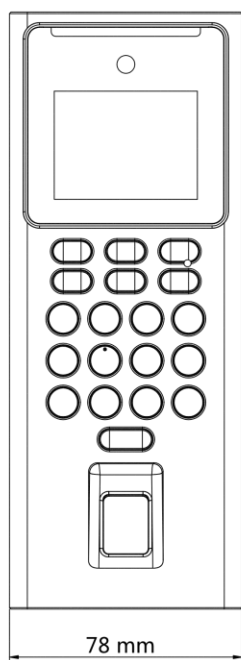

▪ **Dimension**

▪ **Accessory**

▪ **Optional**

DS-KAB321-B1 Bracket	DS-KAB321-B2 Bracket