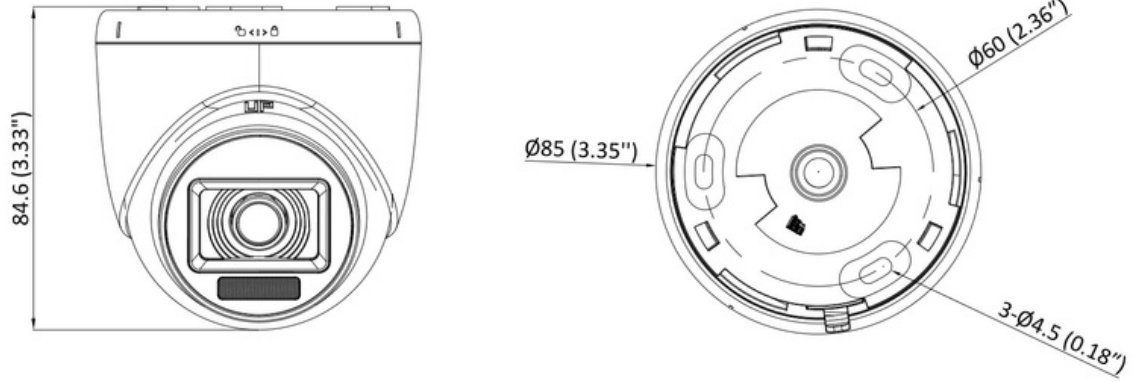

2 MP Smart Hybrid Light Indoor Fixed Turret Camera

- High quality imaging with 2 MP, 1920 × 1080 resolution
- Smart-Hybrid light, optimize your security with flexible lighting options
- 2.8 mm, 3.6 mm fixed focal lens
- Up to 20 m IR distance for bright night imaging
- Up to 20 m white light distance for bright night imaging
- One port for 4 switchable signals (TVI/AHD/CVI/CVBS)

□ Specification

Camera	
Image Sensor	2 MP CMOS
Max. Resolution	1920 (H) × 1080 (V)
Min. Illumination	0.02 Lux @ (F2.2, AGC ON), 0 Lux with IR
Shutter Time	PAL: 1/25 s to 1/50,000 s; NTSC: 1/30 s to 1/50,000 s
Day & Night	ICR
Angle Adjustment	Pan: 0 to 360°, Tilt: 0 to 75°, Rotate: 0 to 360°
Signal System	PAL/NTSC
Lens	
Lens Type	2.8 mm, 3.6 mm fixed focal lens
Focal Length & FOV	2.8 mm, horizontal FOV: 97°, vertical FOV: 54°, diagonal FOV: 113° 3.6 mm, horizontal FOV: 77°, vertical FOV: 43°, diagonal FOV: 90°
Lens Mount	M12
Illuminator	
Supplement Light Type	White Light, IR
Supplement Light Range	IR : Up to 20 m White Light : Up to 20 m
Image	
Image Parameters Switch	STD/HIGH-SAT/HIGHLIGHT
Image Settings	Brightness, Sharpness, Smart IR
Frame Rate	TVI: 1080p @ 30 fps, 1080p @ 25 fps AHD: 1080p @ 30 fps, 1080p @ 25 fps CVI: 1080p @ 30 fps, 1080p @ 25 fps CVBS: PAL/NTSC Digital WDR
Wide Dynamic Range (WDR)	DWDR/BLC/HLC/Global
Image Enhancement	Auto/Manual
White Balance	Yes
AGC	
Interface	
Video Output	Switchable TVI/AHD/CVI/CVBS
General	
Material	Plastic
Dimension	∅85 mm × 84.6 mm (3.35" × 3.33")
Weight	Max. 150 g (0.33 lb.)
Operating Condition	-40 °C to 60 °C (-40 °F to 140 °F). Humidity: 90% or less (non-condensation)
Communication	HIKVISION-C
Language	English
Power Supply	12 VDC ± 25%, Max. 3.5 W *You are recommended to use one power adapter to supply the power for one camera.

□ **Dimension**

Unit: mm (inch)

□ **Accessory**
□ **Optional**

DS-1272ZJ-110-TRS Wall mount	DS-1275ZJ-SUS Vertical pole mount	DS-1276ZJ-SUS Corner mount	DS-1280ZJ-XS Junction box	DS-2280ZJ Wall mount
				