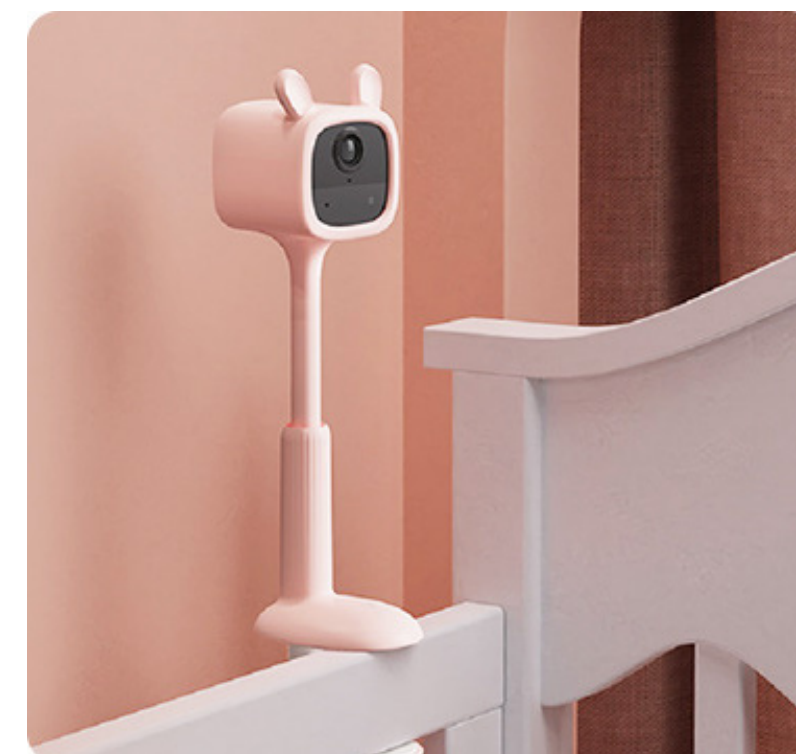

We understand how new parents want the best for their babies, so we do our best to provide the best. The Baby Monitor 1 has undergone countless designs and redesigns, as well as rigid lab testing before we finalize every little detail.

Two cute options for any room

This cute and petite accessory harmonizes with any baby's sleeping area. Choose between the two color versions, or just get both for different rooms!

Made with baby-safe materials

With non-toxic silicone with no sharp edges on the camera body, the Baby Monitor 1 is safe to use anywhere with little ones.

Zero wire, zero worry

With a 100% wire-free setup, the Baby Monitor 1 keeps curious tiny hands or walking toddlers away from dangerous cords.

You can easily clip the camera to the crib and adjust its bracket to find the best viewing angle to cover the crib.

Near the play area

When your baby is having some fun, you can put the camera on any table, and the Baby Monitor 1 will watch over the whole large area with its wide-angle lens.