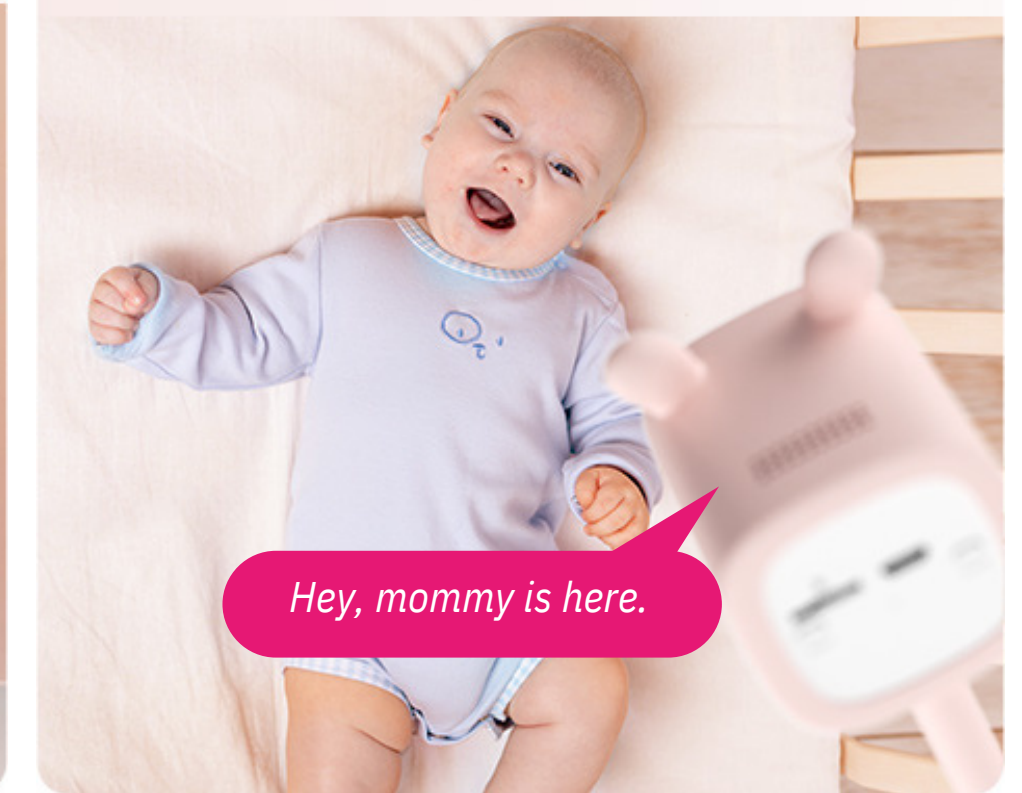

Zero visible infrared lights

The Baby Monitor 1 blends into the serene darkness, offering crystal clear night vision without upsetting baby's sleep with any red or flashing lights.

All-night battery¹

Though it's one of the smallest battery cameras in the market, the Baby Monitor 1 optimizes response time to detect your baby's activities and alert you – even while ensuring all-night operation.

Talk and comfort in an easier way

If you can't reach the baby right away, the Baby Monitor 1 can be helpful. Upon detection of a crying sound, the monitor can auto-play soothing music to help calm them down. Also, parents can talk to their baby through the camera just as if they were by the baby's side.

Auto-Play Soothing Music
Upon Crying Detection

High-Quality
Two-Way
Talk

See and interact via bigger screens

With the EZVIZ App, you can see every detail in Full HD 1080p quality. What's better, for parents who want to multi-task while babysitting, they can initiate the live feed simply by saying "Hey Google" or "Alexa."

A visual baby diary made of precious moments

First words, first steps, every big smile... the Baby Monitor 1 ensures that you capture those unforgettable moments and store the memories safely³.

Supports MicroSD Card