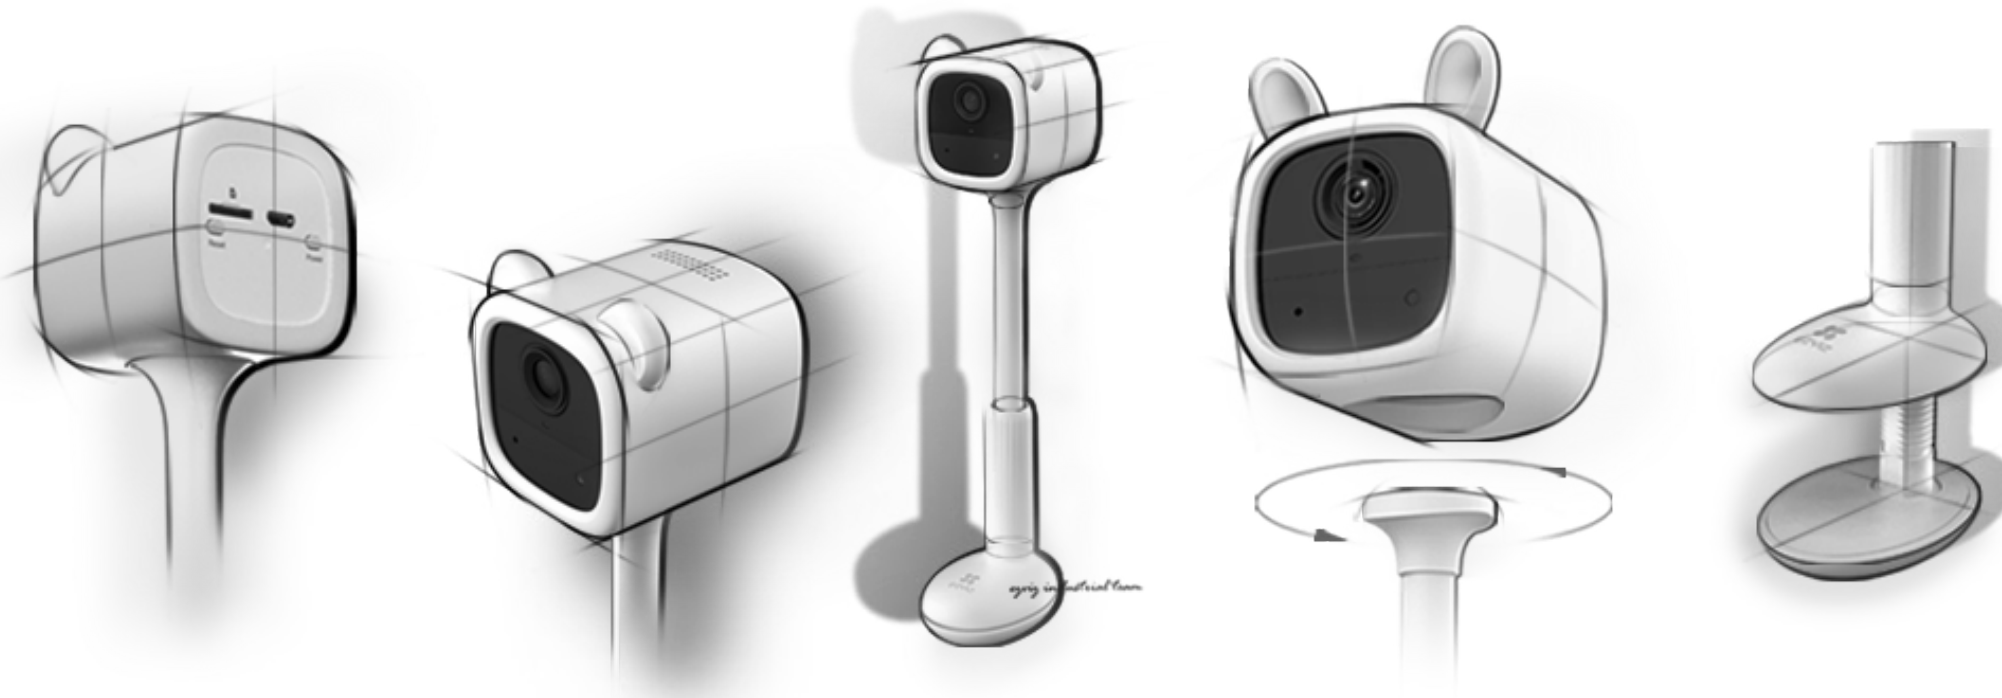

Hear and Talk

Easy Setup

Smart Integration Supports MicroSD
with Google Assistant Cards (Up to 256 GB) &
& Amazon Alexa²EZVIZ Cloud Storage³

Strict Data &
Privacy Protection

The baby monitor designed with love, for love

We understand how new parents want the best for their babies, so we do our best to provide the best. The Baby Monitor 1 has undergone countless designs and redesigns, as well as rigid lab testing before we finalize every little detail.

With non-toxic silicone with no sharp edges on the camera body, the Baby Monitor 1 is safe to use anywhere with little ones.

Zero wire, zero worry

With a 100% wire-free setup, the Baby Monitor 1 keeps curious tiny hands or walking toddlers away from dangerous cords.

You can easily clip the camera to the crib and adjust its bracket to find the best viewing angle to cover the crib.

Near the play area

When your baby is having some fun, you can put the camera on any table, and the Baby Monitor 1 will watch over the whole large area with its wide-angle lens.