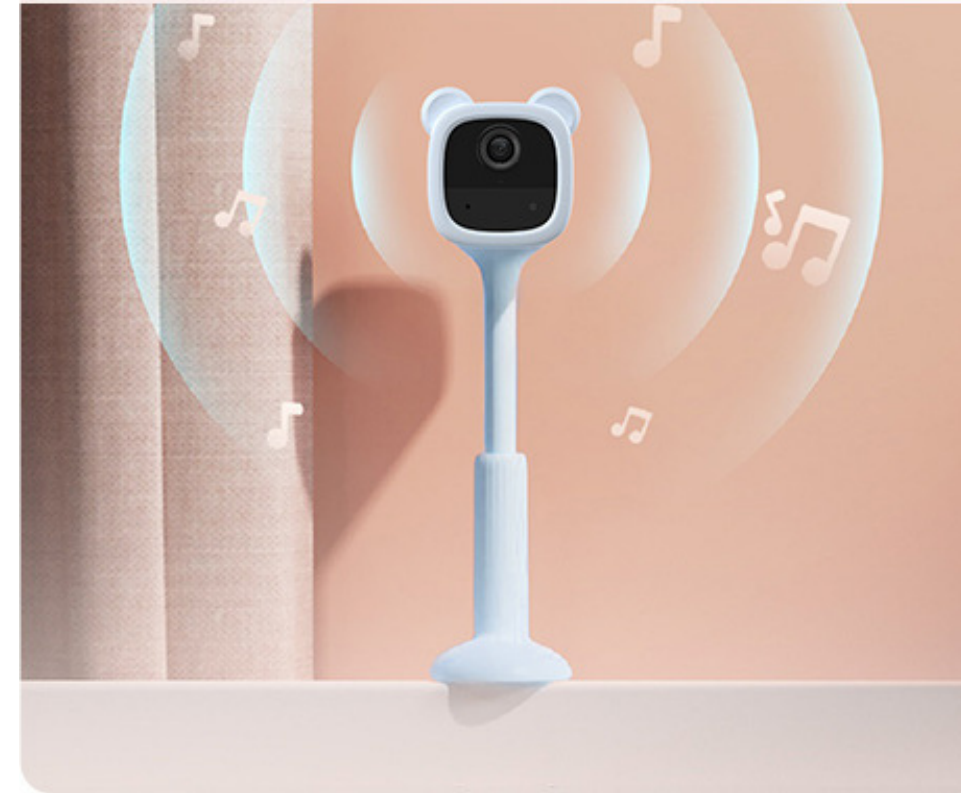

Talk and comfort in an easier way

If you can't reach the baby right away, the Baby Monitor 1 can be helpful. Upon detection of a crying sound, the monitor can auto-play soothing music to help calm them down. Also, parents can talk to their baby through the camera just as if they were by the baby's side.

Auto-Play Soothing Music
Upon Crying Detection