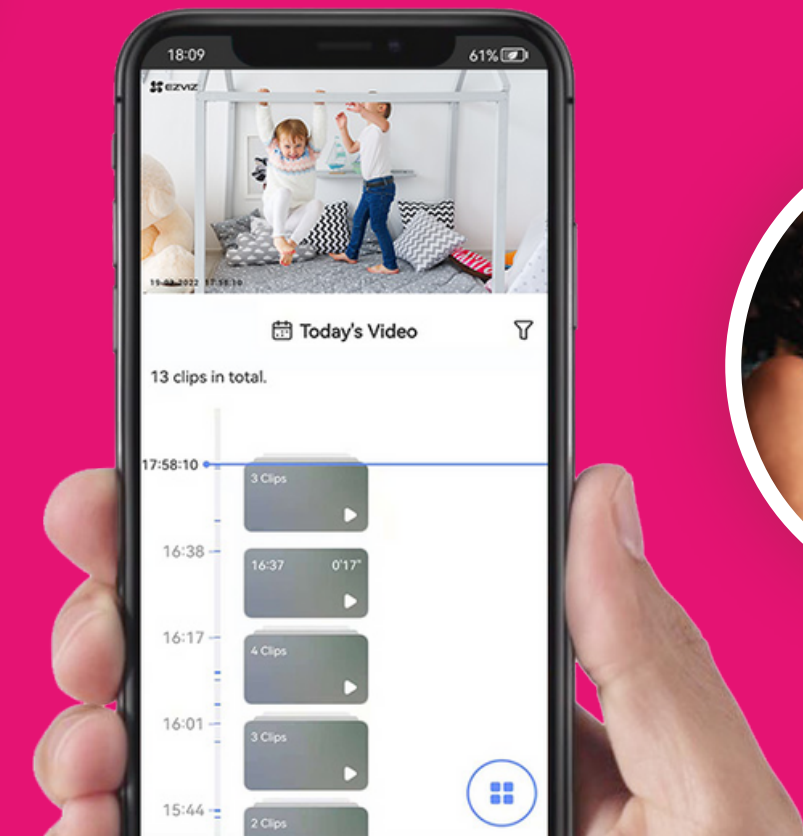

A visual baby diary made of precious moments

First words, first steps, every big smile... the Baby Monitor 1 ensures that you capture those unforgettable moments and store the memories safely³.

Supports MicroSD Card

Supports EZVIZ CloudPlay Storage

Additional useful features to relive the moments

Share within family accounts (Account verification required)

Multitask with the picture-in-picture mode

Look closely with up to 8x zoom

Video history with easy download