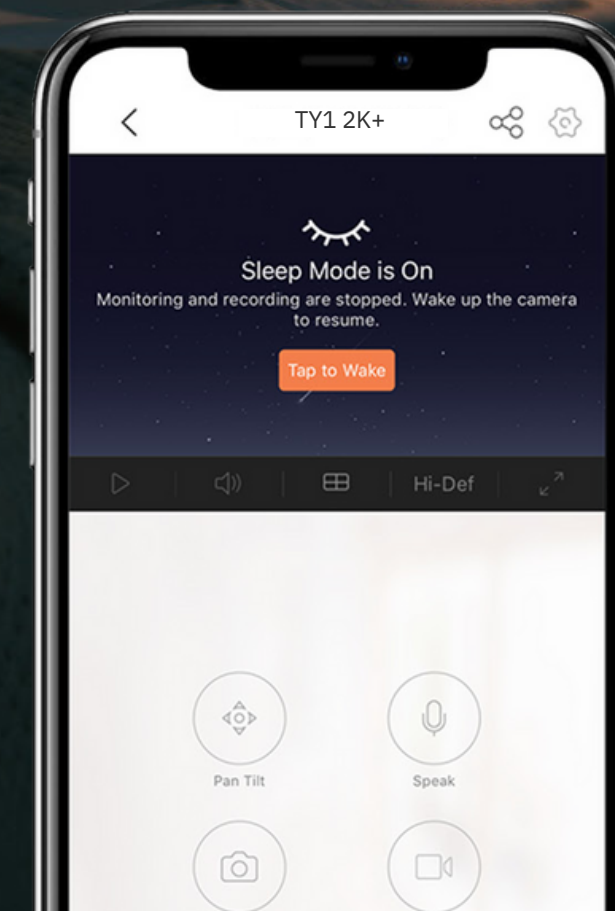

TLS
Data Transmission
Encryption

AES-128
Data Encryption

1 Local storage cards must be purchased separately. Cloud storage service is only available in certain market regions. Please verify availability before making a purchase.

2 Data from EZVIZ Lab's test results under standard conditions. The video compression efficiency will vary with the frequency and complexity of the activity captured, as well as other environmental factors.