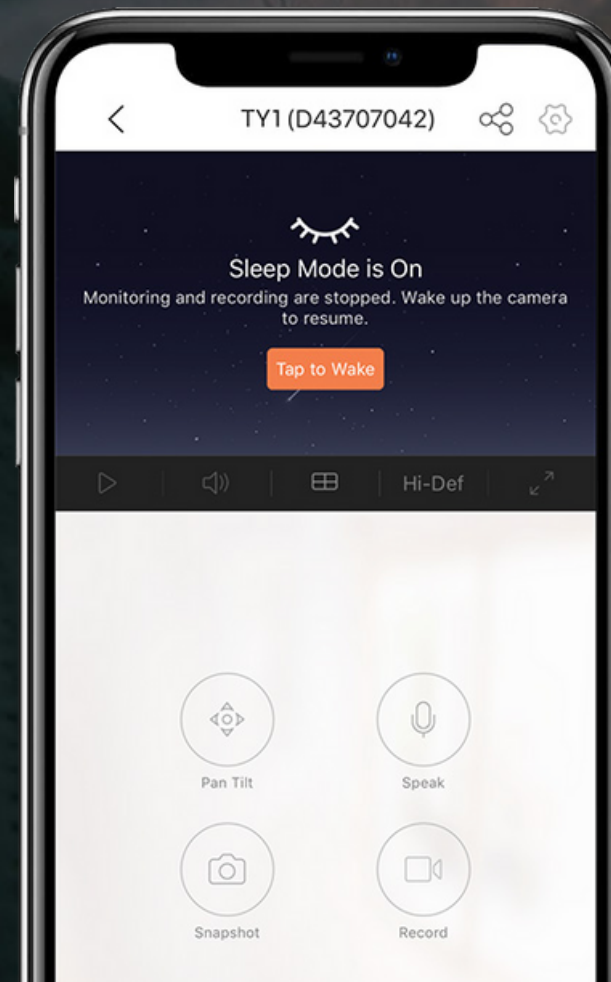

Wi-Fi 2.4 GHz

MicroSD Slot
(up to 256 GB)

Zero blind spots.

Keep tabs on every corner with just one. Its expansive 360-degree field-of-view ensures full coverage, so you don't miss a thing.

- Vertical rotation 55°
- Horizontal rotation 340°

Smart tracking.

When the camera detects a moving object, it is smart enough to automatically track the motion while alerting you with an image in real time.

Communication, anytime.

Talk to your loved ones and deter unwelcome strangers – all by using the two-way communication feature. Using the EZVIZ App on your mobile device, you can easily and conveniently enjoy communication wherever you might be.

See further in the dark.

Enjoy round-the-clock protection with the camera. Using powerful Infrared LED lights, it lets you see up to 10 meters (33 feet) in dim light.

We protect your data and privacy.

Protecting your data and privacy is our highest priority. Data transmission between the camera and the EZVIZ Cloud is encrypted from end to end. Only you have the keys to decrypt your data. To get an extra layer of privacy protection, you can always enable the camera's sleep mode on the EZVIZ App.

AES 128-bit encryption

TLS encryption Protocol

Multiple authentication steps

Multiple Storage Solutions

With multiple storage options, you can choose where to save your recordings. The camera can even save to all three locations at the same time for added backup in case the camera is damaged, or your network crashes.