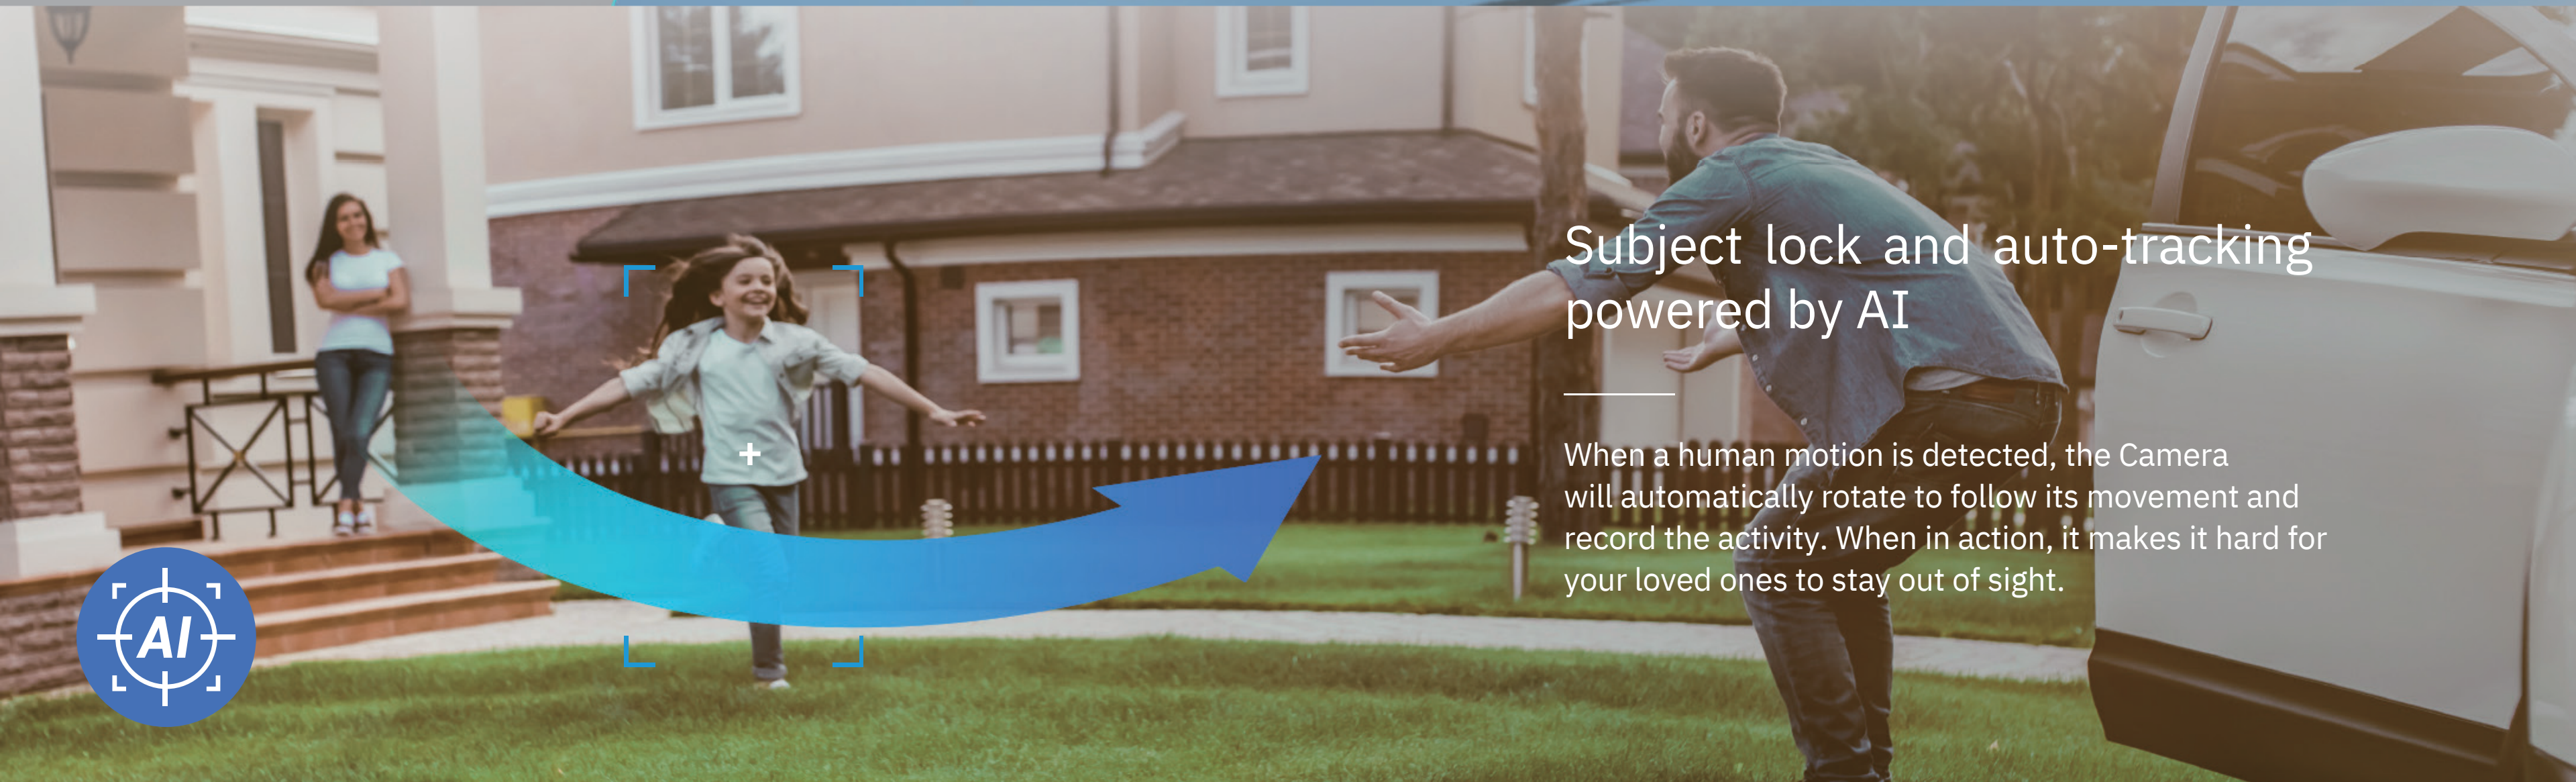

2K

Pan & Tilt Wi-Fi Camera

360-degree protection with built-in smarts

The Pro 2K elevates the convenience provided by a smart security camera. Thanks to on-device AI, it is able to differentiate people and vehicles from other moving objects, and can automatically lock on and follow human movements to record important moments. Despite complex tracking capability, it provides easy control to auto-resume its pre-set viewing angle through one click. Use it to watch over your home entrance or backyard, for 24/7 all-round protection with 2K clarity.

See in 360°

340°
Horizontal

80°
Vertical

On-device AI for smarter detection

The camera's on-board AI algorithm helps it identify moving people and vehicles in particular. It reduces alerts caused by falling leaves or flying insects, and informs you when someone parks in your property area without permission.

 AI-Powered /
 Human /
 Vehicle Shape Detection

 Customizable
Detection Zone

 No Subscription Fee

Subject lock and auto-tracking powered by AI

When a human motion is detected, the Camera will automatically rotate to follow its movement and record the activity. When in action, it makes it hard for your loved ones to stay out of sight.