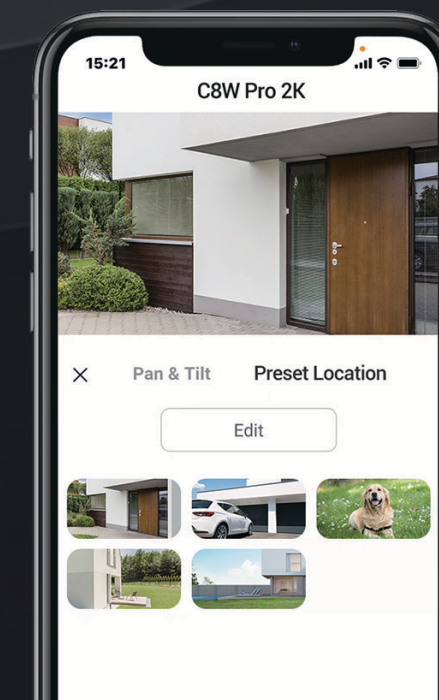

<https://www.ezvizlife.com/>

Front Door

Front Yard

Garage

Pin down the spots that matter to you most

No matter how complicated the tracking is, the camera always knows it's way back to your preferred viewing angle. You can pinpoint up to 12 angles via the EZVIZ App. Just click on your pre-set dots and the camera will automatically resume its place.