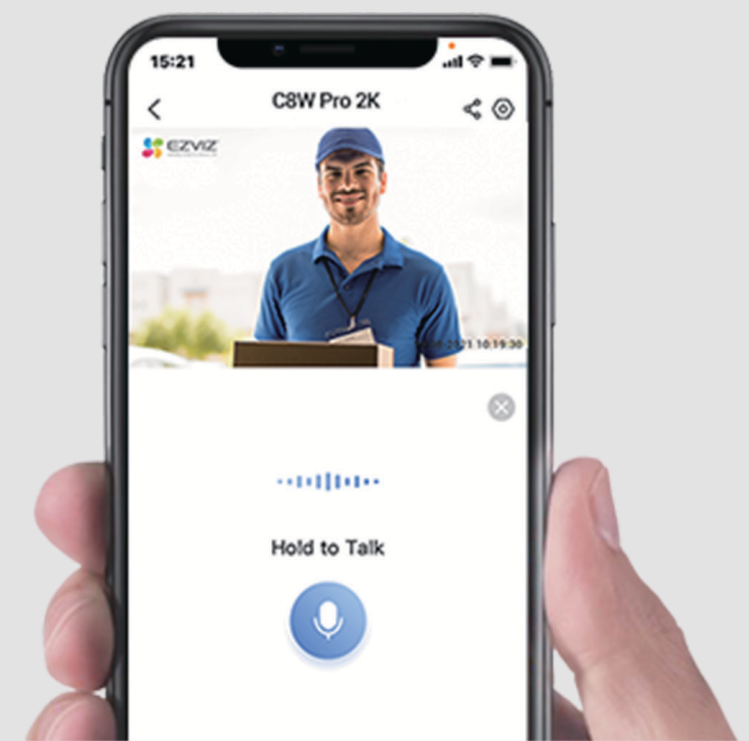

<https://www.ezvizlife.com/>

Front Door

Front Yard

Garage

Pin down the spots that matter to you most

No matter how complicated the tracking is, the camera always knows it's way back to your preferred viewing angle. You can pinpoint up to 12 angles via the EZVIZ App. Just click on your pre-set dots and the camera will automatically resume its place.

See, hear and talk, from anywhere

With the C8W Pro 2K , you can hear and talk to your family, welcome visitors, or turn away uninvited guests by simply using your smartphone.

How can I help you?

You have a parcel.