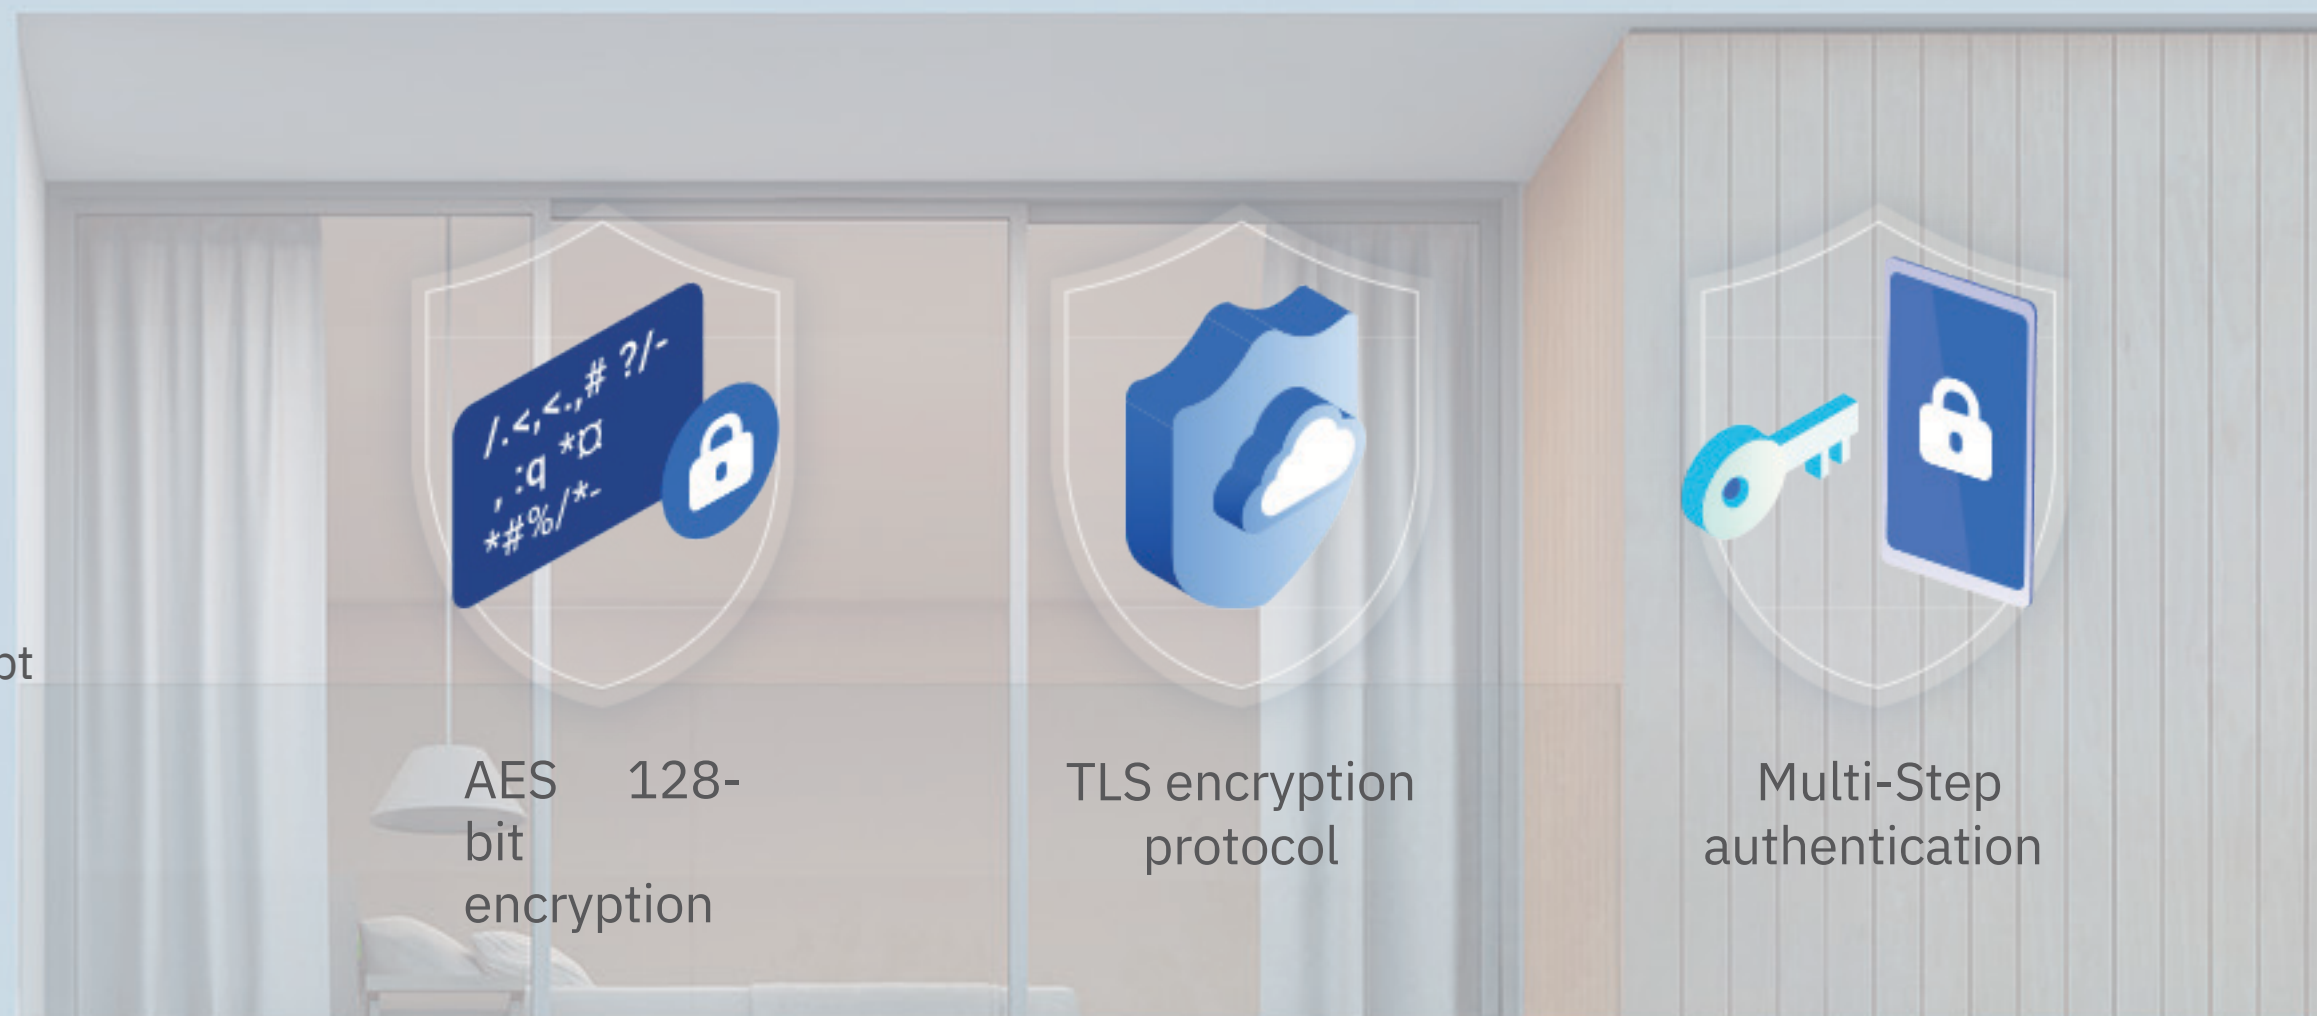

2K

Pan & Tilt Wi-Fi Camera

360-degree protection with built-in smarts

The Pro 2K elevates the convenience provided by a smart security camera. Thanks to on-device AI, it is able to differentiate people and vehicles from other moving objects, and can automatically lock on and follow human movements to record important moments. Despite complex tracking capability, it provides easy control to auto-resume its pre-set viewing angle through one click. Use it to watch over your home entrance or backyard, for 24/7 all-round protection with 2K clarity.

Actively guards your home

The camera features the active defense function to provide an extra layer of protection. Upon detection of intruders, the camera will set off a loud siren and flash two spotlights for on-site deterrence.

It saves money on storage and bandwidth

The camera features the advanced H.265 video compression technology, achieving better video quality with only half the bandwidth and half the storage space required by the previous H.264 video compression standard³.

We protect your data and privacy

Protecting your data and privacy is our highest priority. Data transmission between the camera and the EZVIZ Cloud is encrypted from end to end. Only you have the keys to decrypt your data.