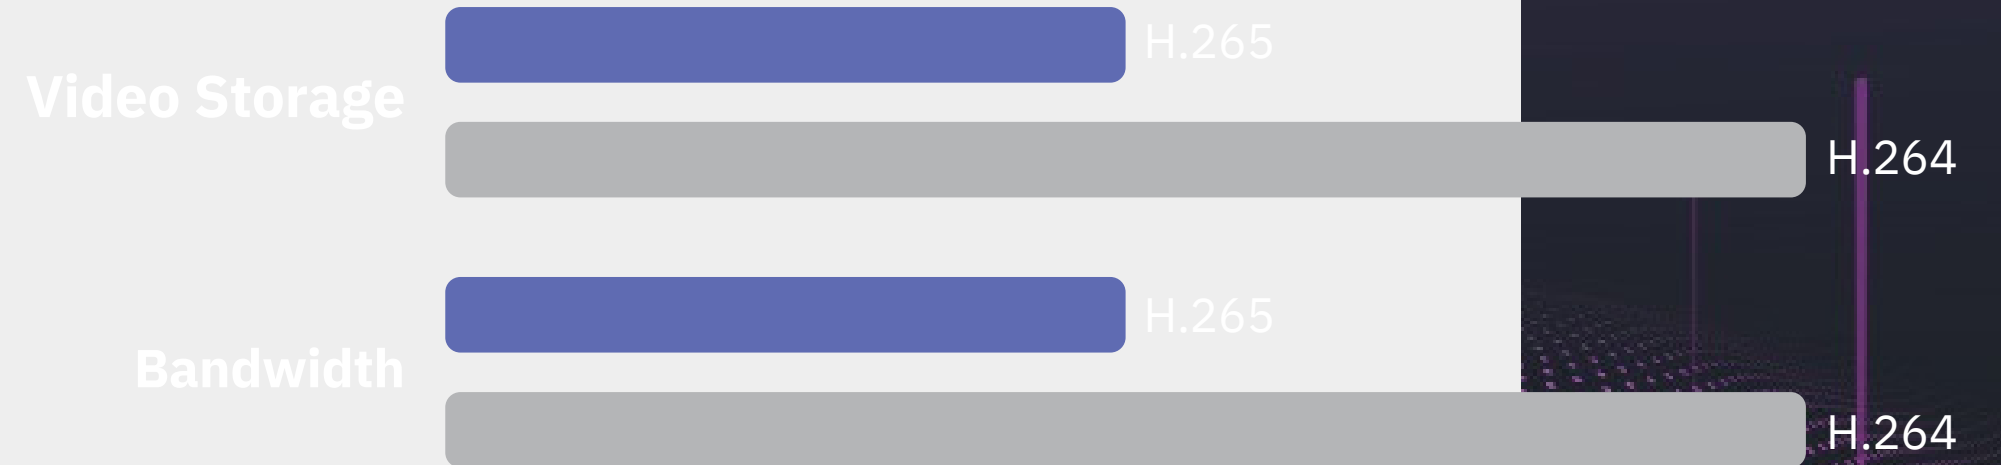

It saves money on storage and bandwidth

The camera features the advanced H.265 video compression technology, achieving better video quality with only half the bandwidth and half the storage space required by the previous H.264 video compression standard³.