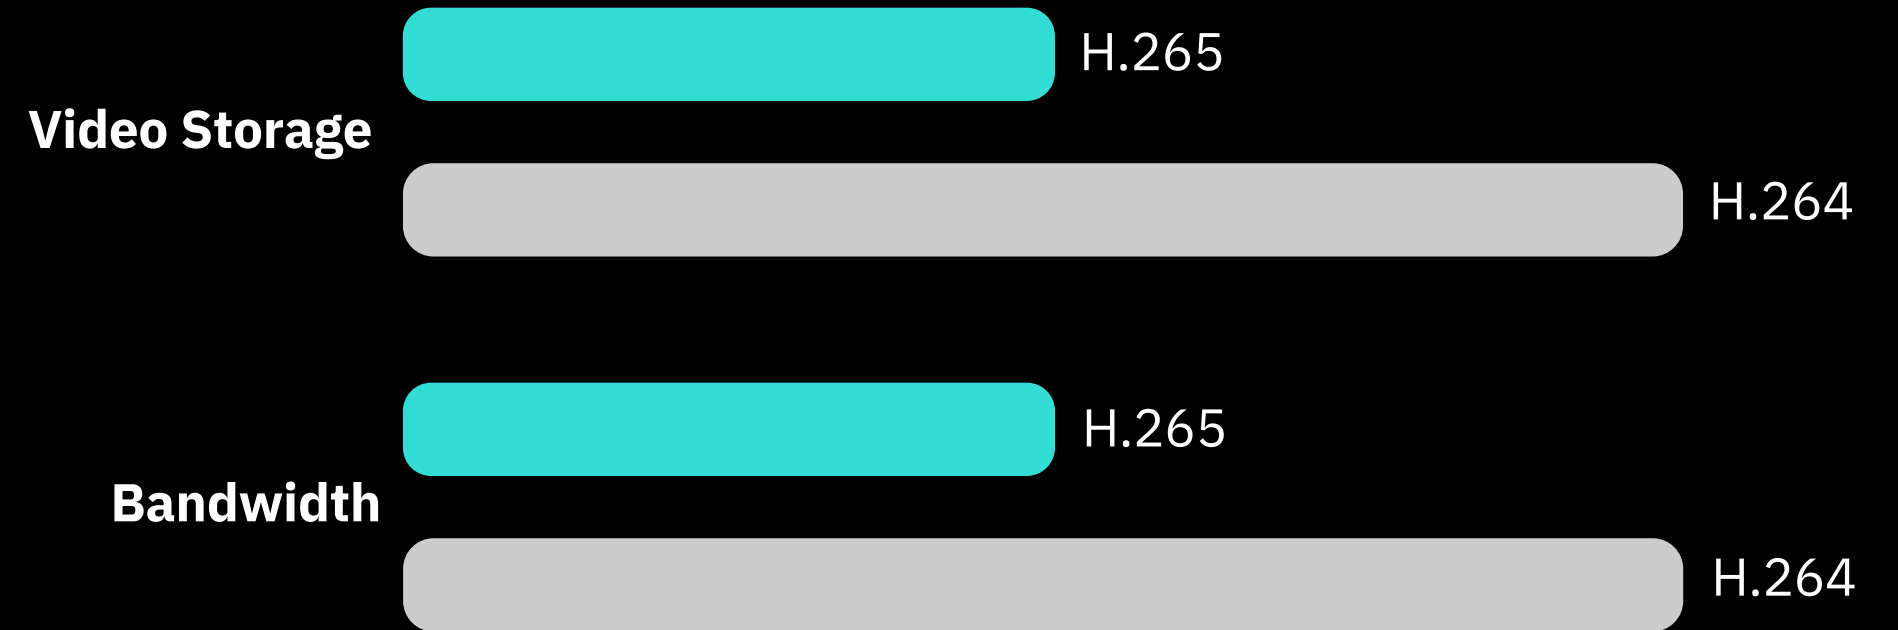

Reduce storage space and bandwidth without reducing video quality

Applying H.265 – the latest video compression technology – the 2K+ renders clearer and smoother video while relieving network loads and vastly reducing the necessary storage space. It's a great money-saver if you need to watch over busy areas for round-the-clock surveillance.