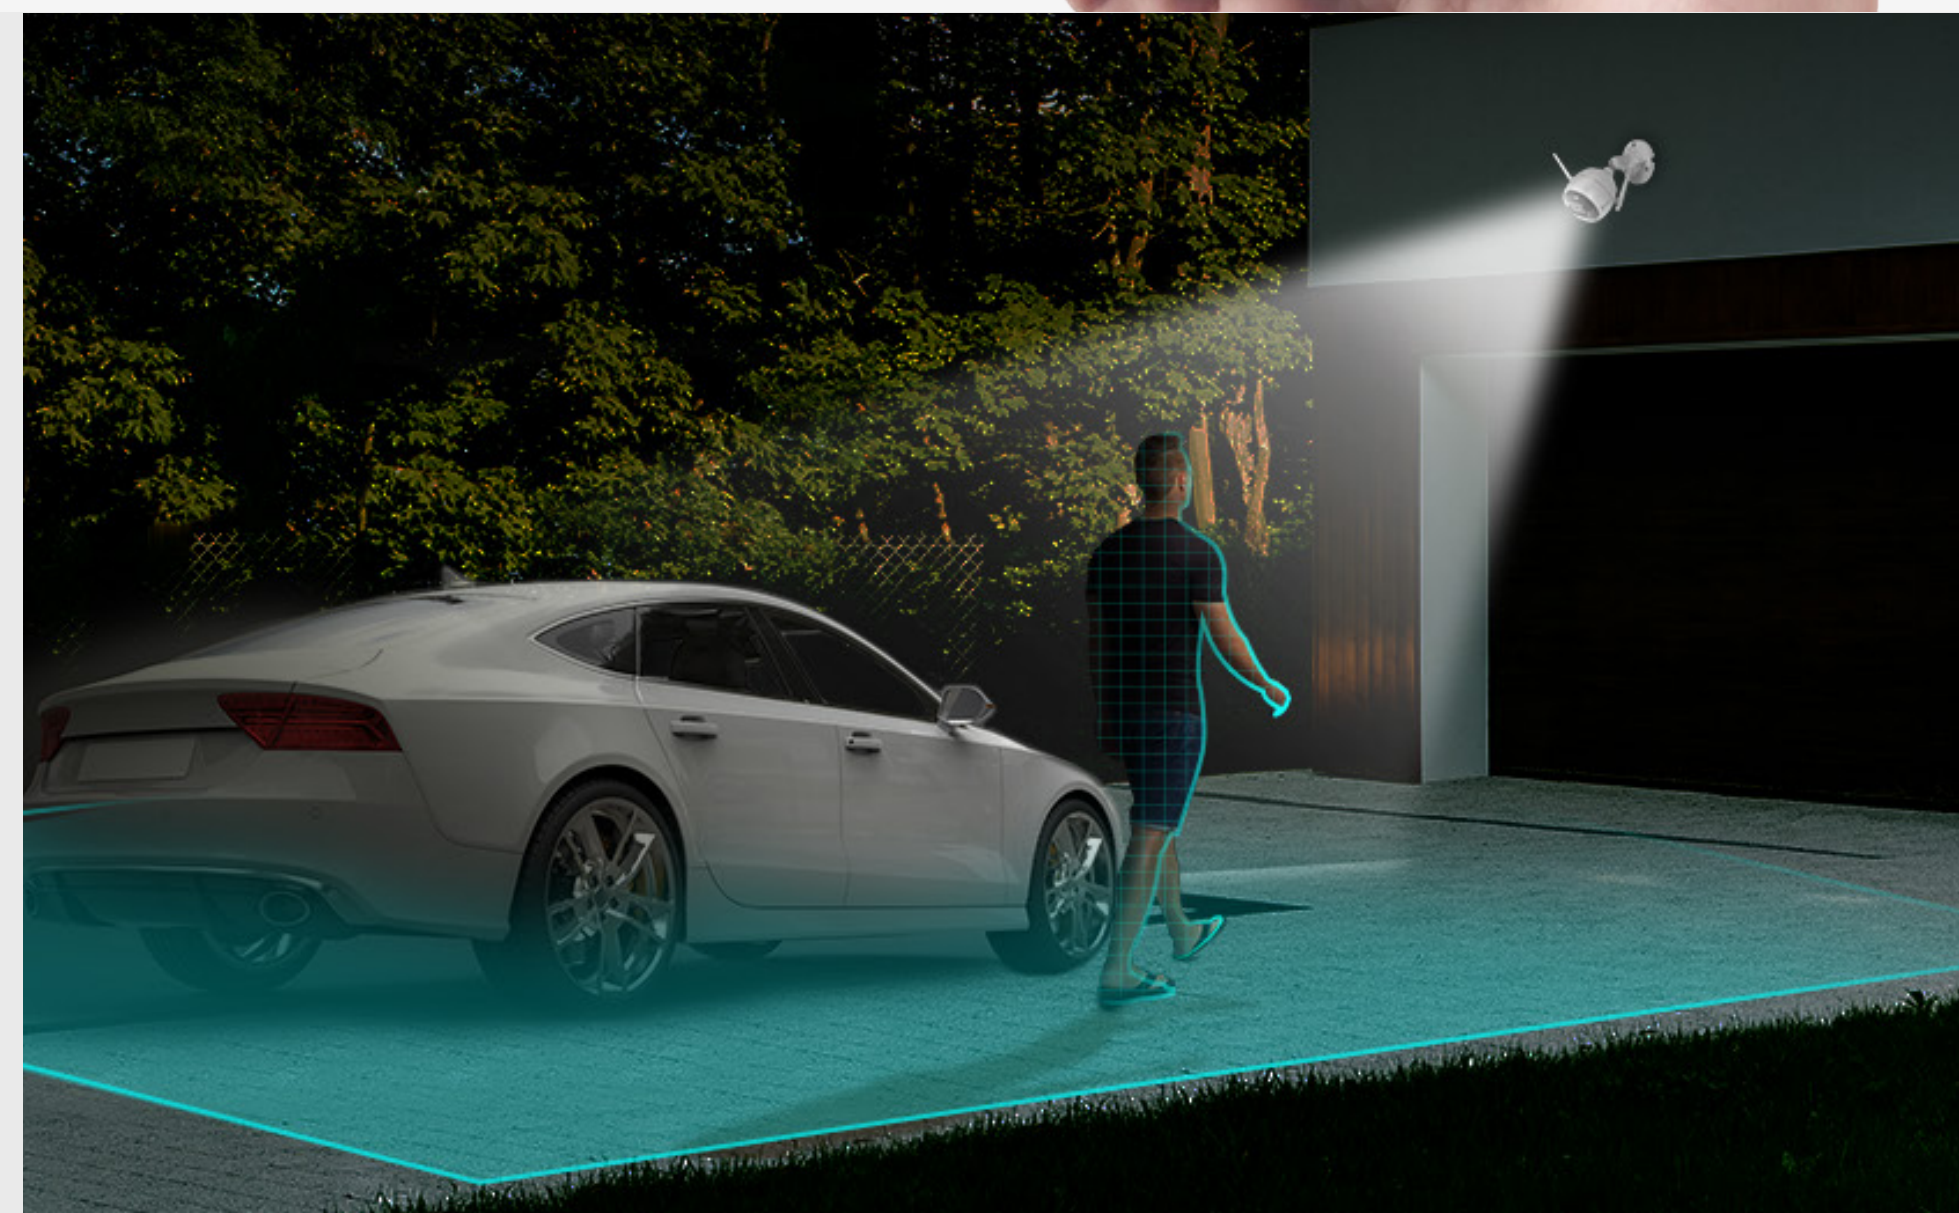

AI-Powered Dual-Lens Wi-Fi

Camera

An advanced 2K+ camera with handful pro features

The 2K+ is the world's first 2K+ home security camera with dual-lens setup and built-in AI that excels in video quality and clarity, color night vision and human shape detection. The camera packs multiple advanced technologies to better tackle outdoor security pain points and provide ultimate peace of mind.

2K+

1080p

Strong and stable Wi-Fi connection with dual antennas

Frustrated with unreliable Wi-Fi connection at your driveway? The two enhanced external antennas on the 2K+ relieve that headache. It boasts wall-penetration and anti-interference capabilities, while handling long-range Internet transmissions easily and steadily.

AI-powered human detection for alerts that matter

With a built-in, deep learning AI chip, the C3X 2K+ can detect and distinguish human shapes from other moving objects in real time. It improves alert accuracy and notifies you only when it matters.

Active protection in the important places

Multiple customizable options, which are powered by AI, are available to protect what matters most. For example, upon human shape detection, the 2K+ could differentiate suspicious people from passing cats to help increase alert accuracy.