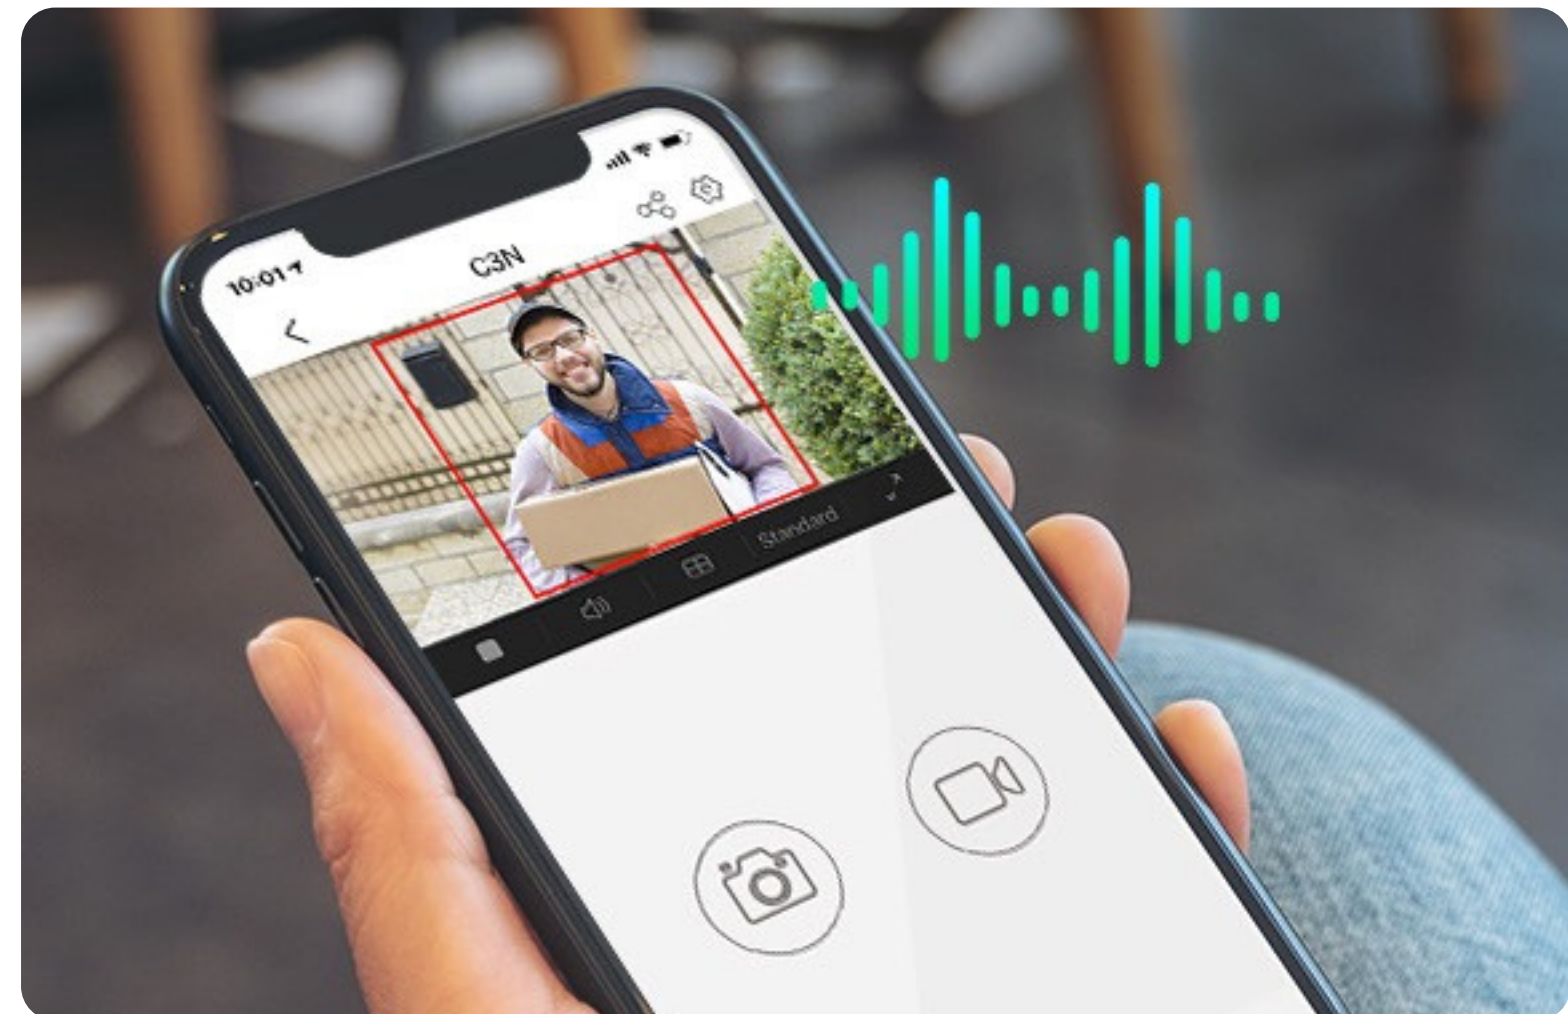

Color Night Vision Mode

Black-and-White Mode

Smart Night Vision Mode

AI-powered person detection.

As an upgrade from simple motion detection, the embedded AI algorithm intelligently detects the motion of human shapes in real-time. When people enter your customized detection area, you will be alerted immediately.

More details of people captured.

Powered by advanced PQ technology that is based on intelligent sensing of the actual environment. When people approach, it automatically adjusts the image brightness to avoid overexposure. You see much more detail than the video from conventional systems.

With PQ Technology

Without PQ Technology

Proactive protection.

Upon detection of human movement, the camera can automatically flash or be set manually to flash the two spotlights* to deter unwanted visitors. What's more, when the person turns their head to the flashing light source by instinct, they will be clearly recorded on camera.

Enhanced Wi-Fi connection.

The camera signal boasts wall-penetration and anti-interference capabilities thanks to two powerful external antennas. Even if the router is far away, the camera is still able to stay connected stably and reliably.