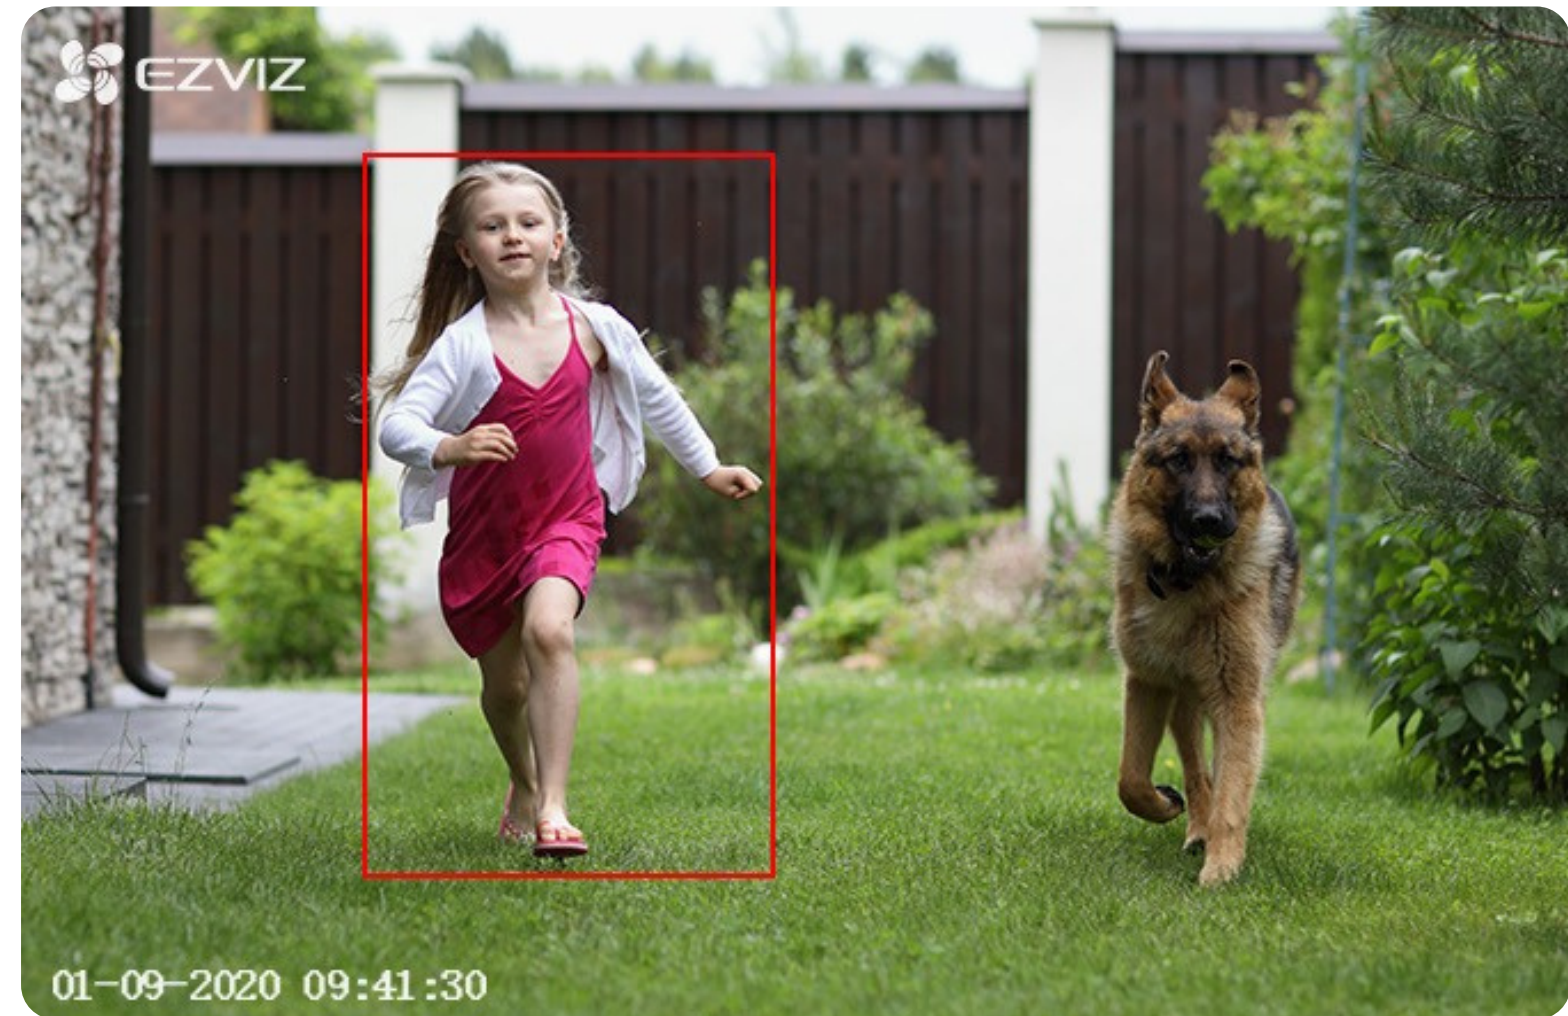

Color Night Vision Mode

Black-and-White Mode

Smart Night Vision Mode

AI-powered person detection.

As an upgrade from simple motion detection, the embedded AI algorithm intelligently detects the motion of human shapes in real-time. When people enter your customized detection area, you will be alerted immediately.

More details of people captured.

Powered by advanced PQ technology that is based on intelligent sensing of the actual environment. When people approach, it automatically adjusts the image brightness to avoid overexposure. You see much more detail than the video from conventional systems.

Enhanced Wi-Fi connection.

The camera signal boasts wall-penetration and anti-interference capabilities thanks to two powerful external antennas. Even if the router is far away, the camera is still able to stay connected stably and reliably.