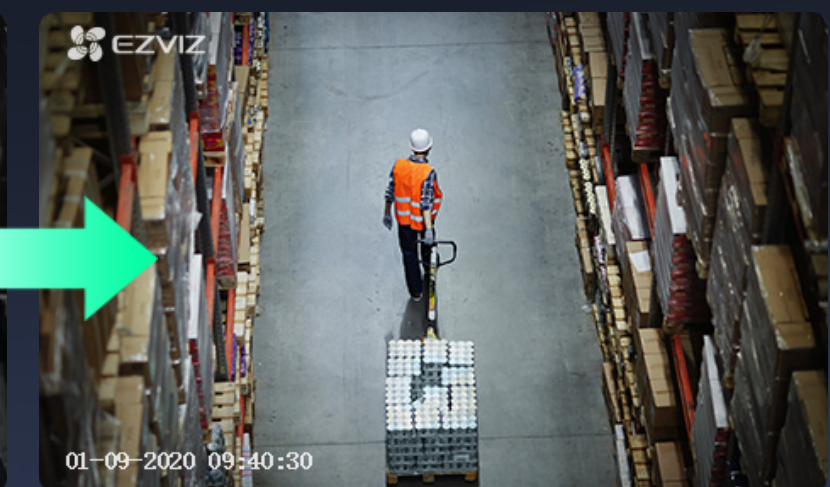

Smart Night Vision Mode