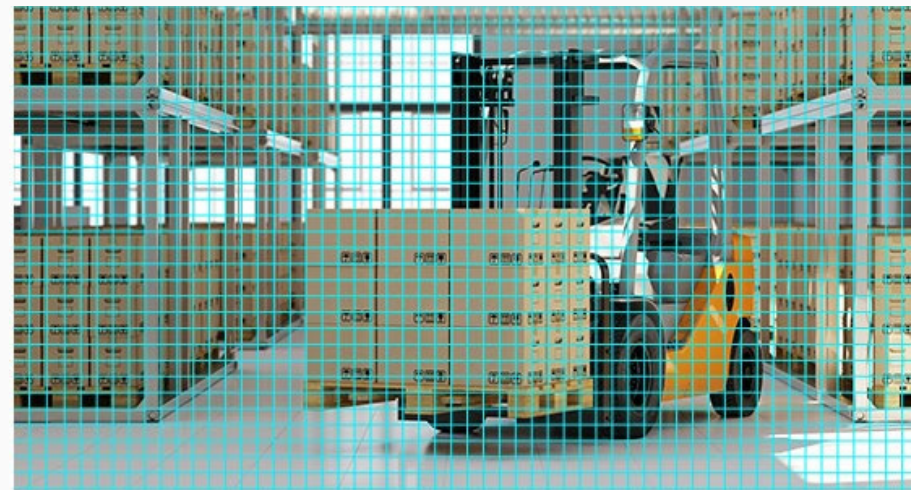

H.264 (Mainstream Video Compression)

Required Bandwidth

Required Storage Space