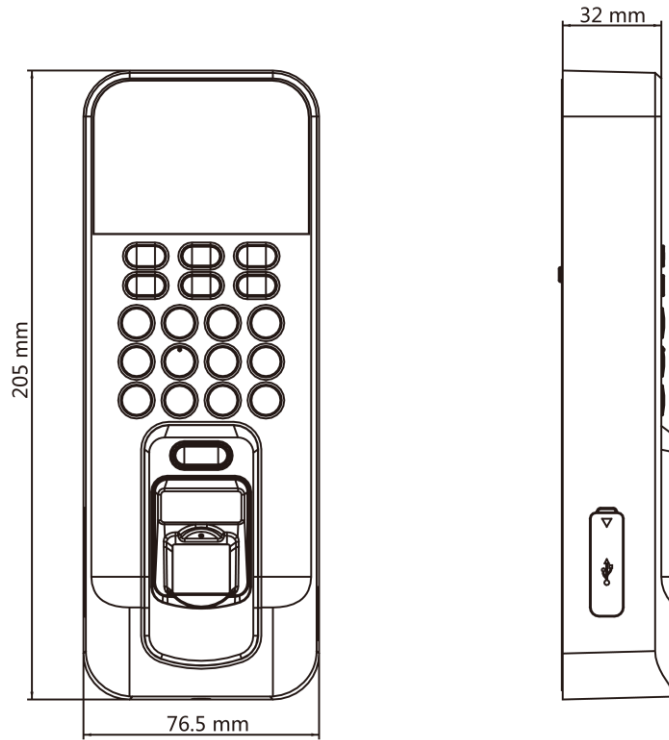

▪ Available Model

DS-K1T804AMF

Distributed by

HIKVISION®

Headquarters

No.555 Qianmo Road, Binjiang District,
Hangzhou 310051, China
T +86-571-8807-5998
overseasbusiness@hikvision.com

Hikvision USA
T +1-909-895-0400
sales.usa@hikvision.com

Hikvision Australia
T +61-2-8599-4233
salesau@hikvision.com

Hikvision India
T +91-22-28469900
sales@pramahikvision.com

Hikvision Canada
T +1-866-200-6690
sales.canada@hikvision.com

Hikvision Thailand
T +662-275-9949
sales.thailand@hikvision.com

Hikvision Europe
T +31-23-5542770
sales.eu@hikvision.com

Hikvision Italy
T +39-0438-6902
info.it@hikvision.com

Hikvision Brazil
T +55 11 3318-0050
Latam.support@hikvision.com

Hikvision Turkey
T +90 (216)521 7070- 7074
sales.tr@hikvision.com

Hikvision Malaysia
T +601-7652-2413
sales.my@hikvision.com

Hikvision UK & Ireland
T +01628-902140
sales.uk@hikvision.com

Hikvision South Africa
Tel: +27 (10) 0351172
sale.africa@hikvision.com

Hikvision France
T +33(0)1-85-330-450
info.fr@hikvision.com

Hikvision Kazakhstan
T +7-727-9730667
nikia.panfilov@hikvision.ru

Hikvision Vietnam
T +84-974270888
sales.vt@hikvision.com

Hikvision UAE
T +971-4-4432090
salesme@hikvision.com

Hikvision Singapore
T +65-6684-4718
sg@hikvision.com

Hikvision Spain
T +34-91-737-16-55
info.es@hikvision.com

Hikvision Tashkent
T +99-87-1238-9438
uzb@hikvision.ru

Hikvision Hong Kong
T +852-2151-1761
info.hk@hikvision.com

Hikvision Russia
T +7-495-669-67-99
saleru@hikvision.com

Hikvision Korea
T +82-(0)31-731-8817
sales.korea@hikvision.com

Hikvision Poland
T +48-22-460-01-50
info.pl@hikvision.com

Hikvision Indonesia
T +62-21-2933759
Sales.Indonesia@hikvision.com