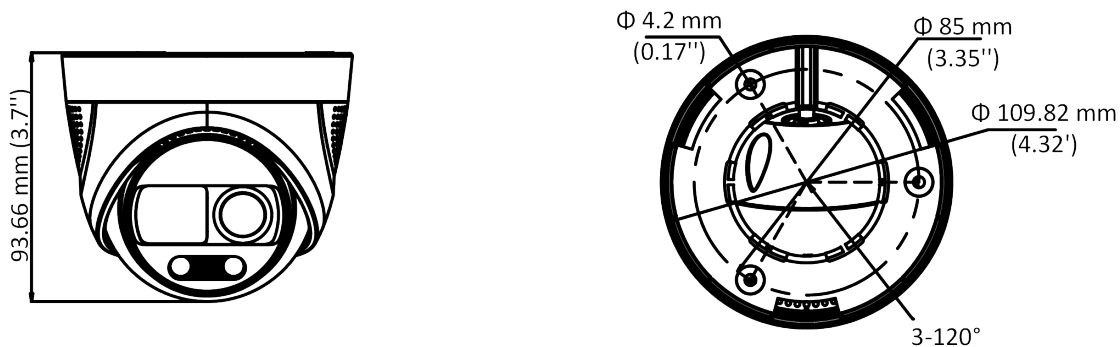

General	
Operating Conditions	-40 °C to 60 °C (-40 °F to 140 °F), humidity 90% or less (non-condensing)
Power Supply	12 VDC ± 25% <i>*You are recommended to use one power adapter to supply the power for one camera.</i>
Power Consumption	Max. 6.6 W
Protection Level	IP67
Material	Enclosure: Plastic Main Body: Metal
White Light Range	Up to 20 m
PIR Range	Angle: 110°, Range: 11 m
Communication	HIKVISION-C
Dimensions	Φ 109.82 mm × 93.66 mm (Φ 4.32" × 3.7")
Weight	Approx. 390 g (0.86 lb.)

Available Model

DS-2CE72DFT-PIRXOF

Dimension

Accessory

DS-1272ZJ-110-TRS
Wall Mount

DS-1275ZJ-SUS
Vertical Pole Mount

DS-1281ZJ-S
Inclined Ceiling Mount